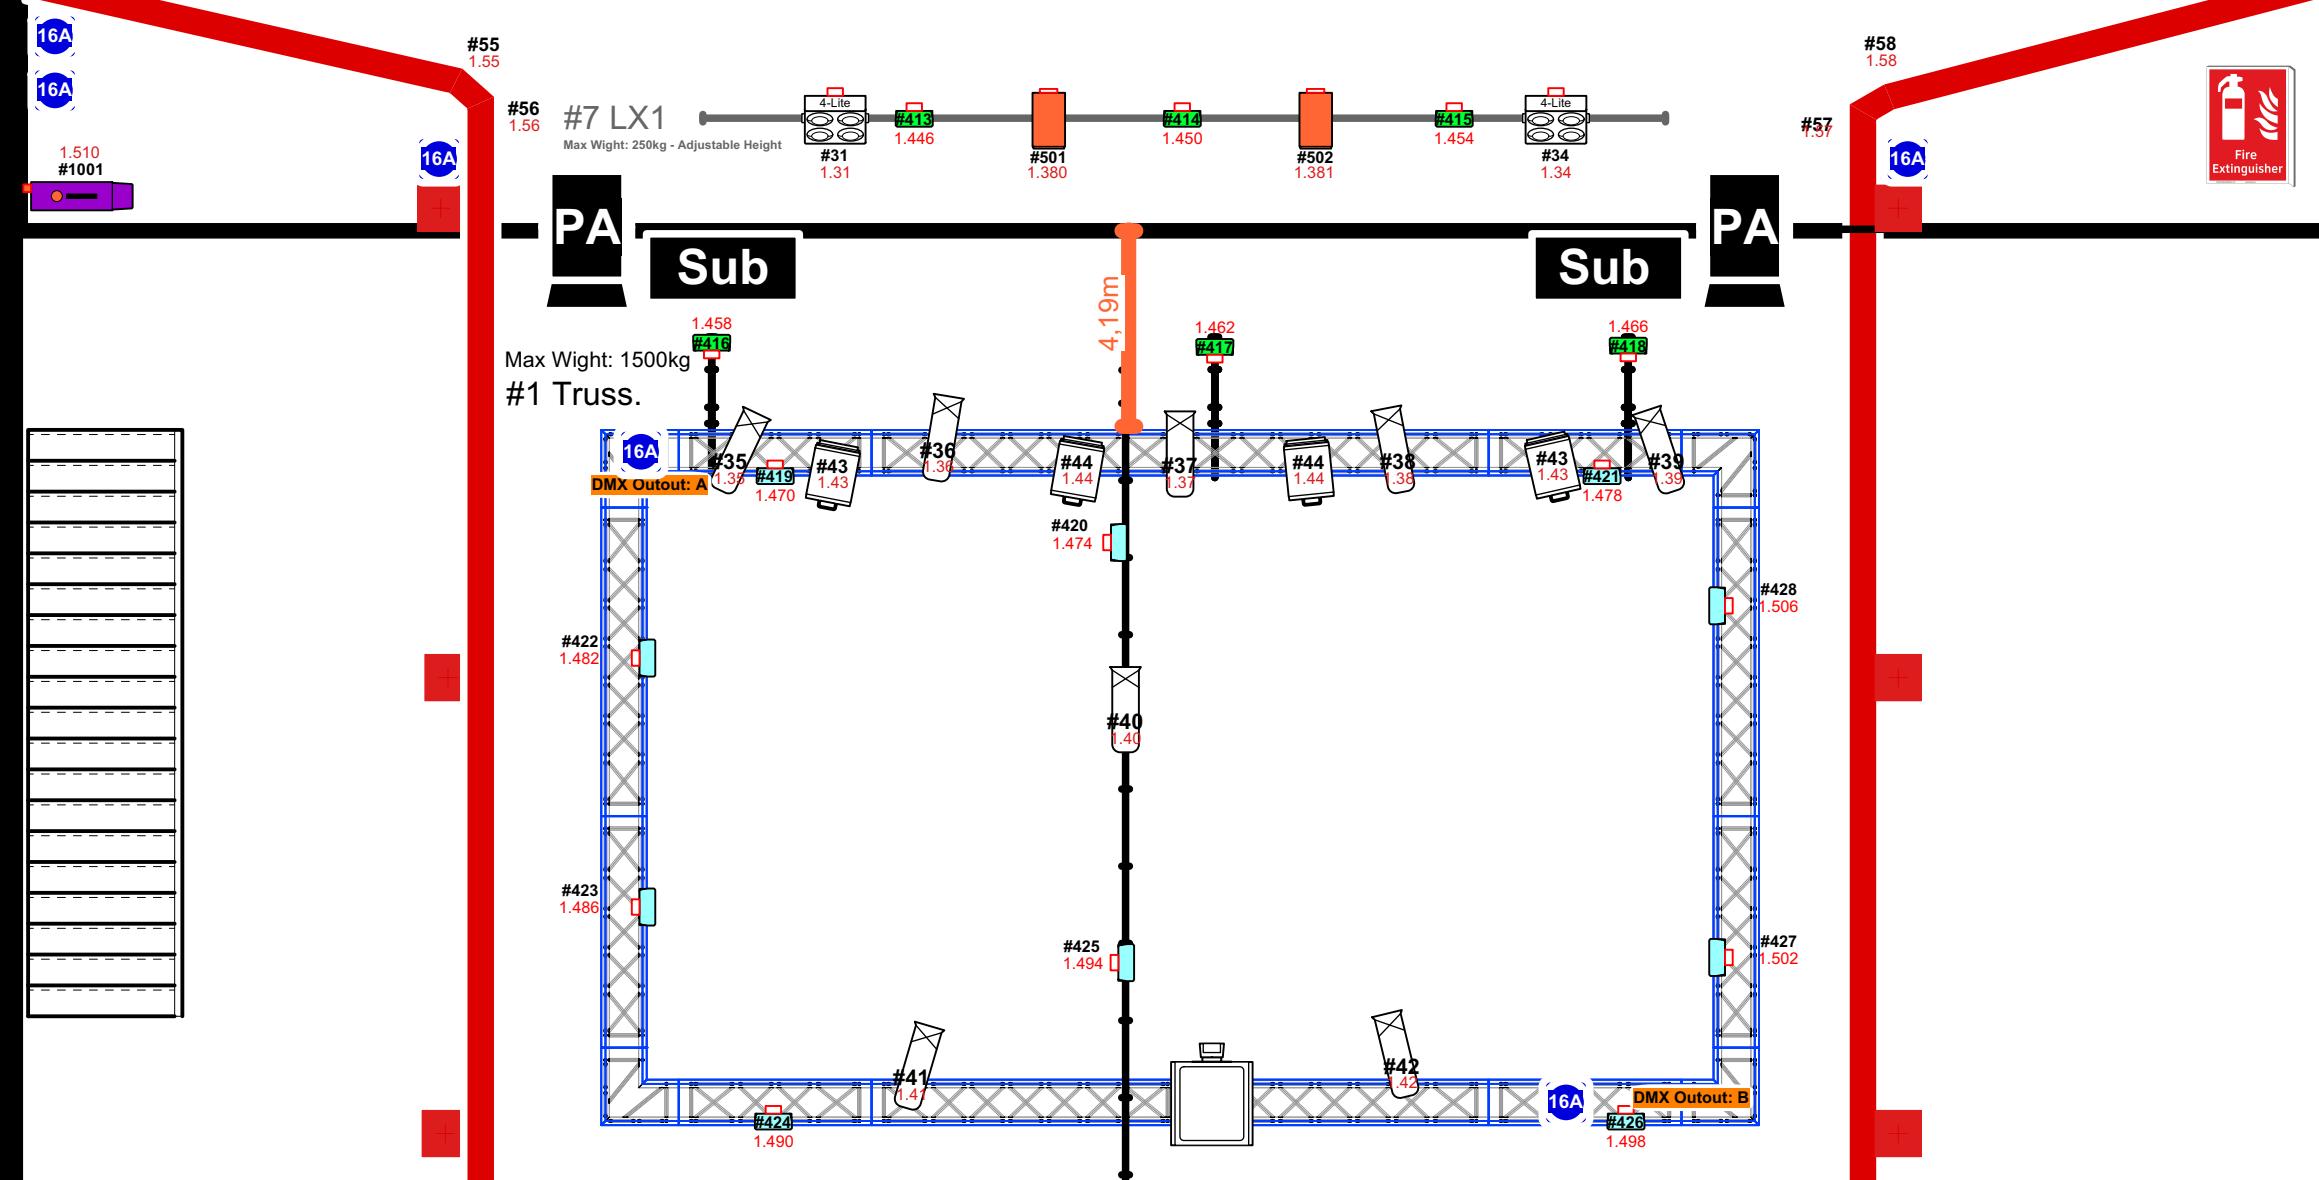

# Byscenen Trondheim Light Plot 2024

- 6x Prolights Luma 700 Basic 16 (21ch)
- 7x Prolights Diamond 19 Basic 16 (20ch)
- 4x Atomic 3000 DMX 4 Channel (4ch)
- 11x Chauvet Colordash Par Quad 18 IRGB (4ch)
- 10x Snow Par Quad 18 RGBW (4ch)
- 24x PAR 64 Generic (1ch)
- 4x 4-Lite Blinder Par 36 DWE Generic (1ch)
- 6x Selecon Pacific 12-28 Profile Generic (1ch)
- 8x ADB F201 2KW Fresnell Generic (1ch)
- 1x MDG ATMe UIM (3ch)

**System Info:**  
 - GrandMA3 Light (v 1.9.7.0 / 3.9.60.68), IP: 192.168.0.91

**Light Networking:**  
 - House DMX Universe 1  
 - Guest DMX Universes: 2 & 3  
 - Guest MA3Net / MA2Net / Art-net / sACN (Cat5e from FOH to USL)  
 - 1x Swisson XND-4B5 Artnet Node, IP: 2.169.0.18

**Other information:**  
 - All moving fixtures are rotated 90deg facing SR

**Available Power:**  
**Hot Power:**  
 - 3x 16A 230V Schuko  
 - 1x 32A 400V CEE 3-phase (30mA)  
 - 1x 63A 400V CEE 3-phase (100mA)  
 - 1x 63A 400V CEE 3-phase (30mA) (shared with house dimmers)

**Available rental equipment:**  
 - 6x Martin Mac Aura  
 - 1x Panasonic RZ970 laser projector 10k ansilumen  
 - 1x Standard lens,-ET-DLE250 zoom lens

Project Name		Version	
Byscenen Plot 2023		V1.3.3T	
Venue		Drawn By	
Byscenen - Storesal		Sindre Svee	
Current plot date	Reference	Scale	Units
22.02.2024	A3	1:55	mm