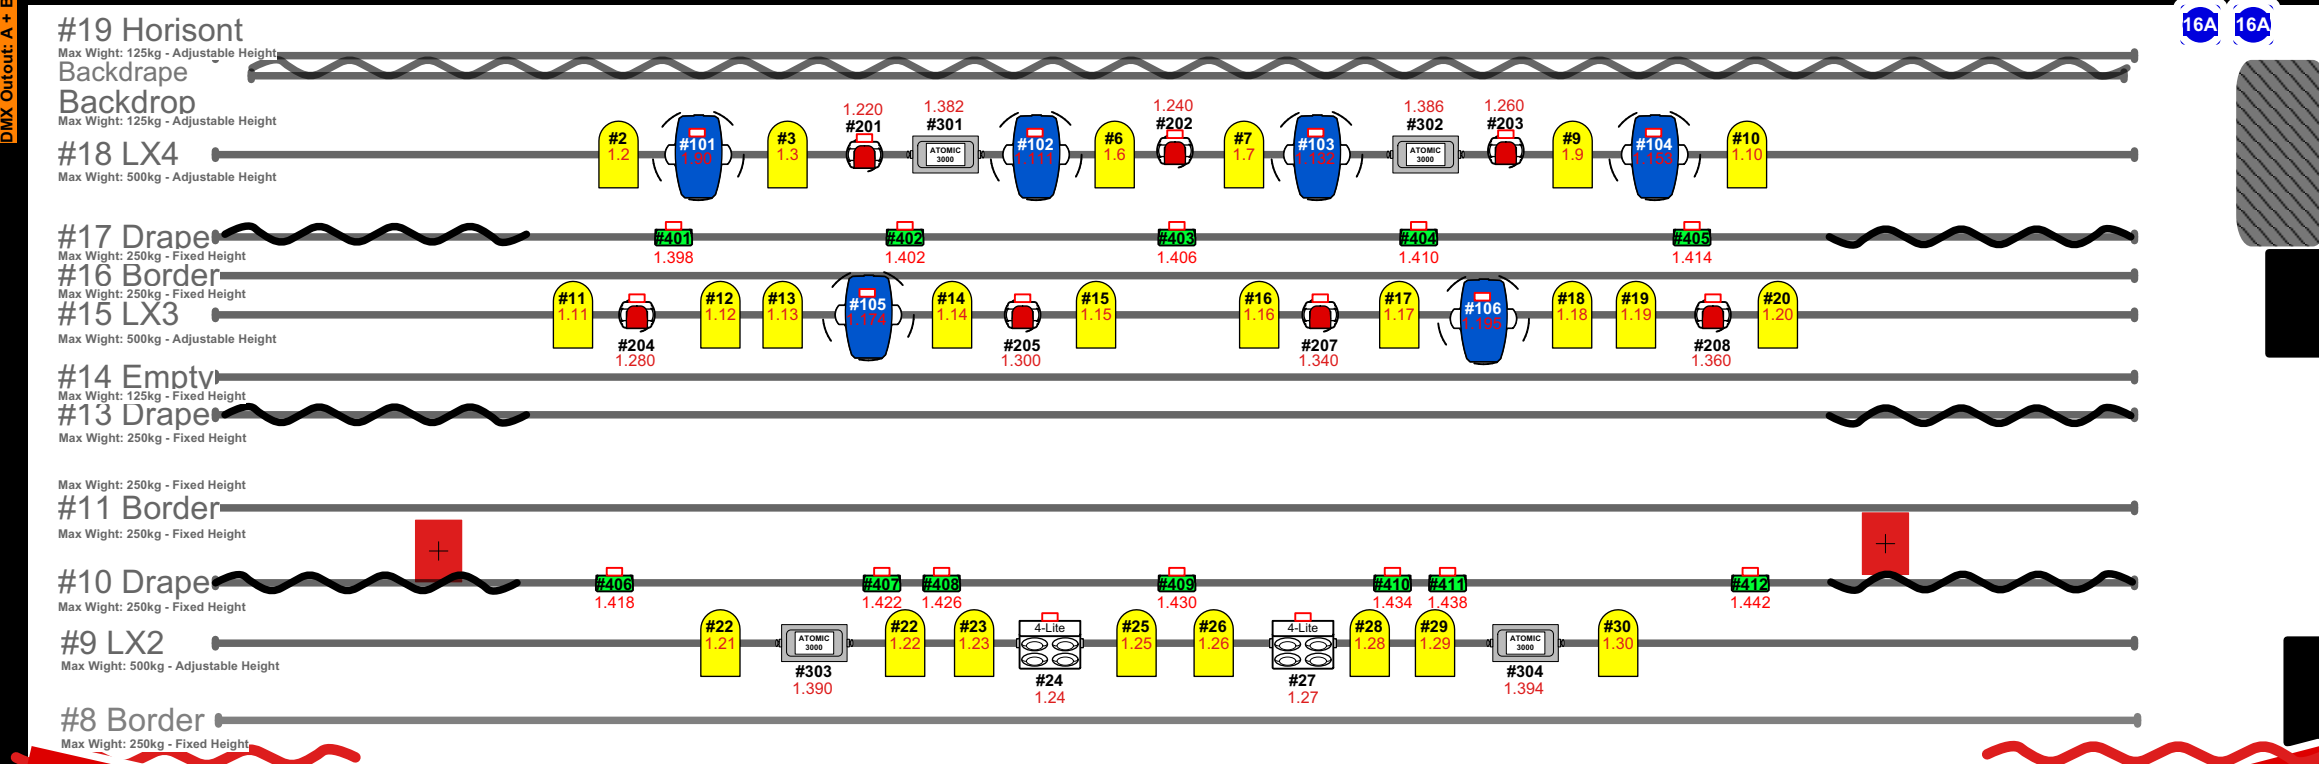

# Byscenen Trondheim Light Plot 2024

- 6x Prolights Luma 700 Basic 16 (21ch)
- 7x Prolights Diamond 19 Basic 16 (20ch)
- 4x Atomic 3000 DMX 4 Channel (4ch)
- 11x Chauvet Colordash Par Quad 18 IRGB (4ch)
- 10x Snow Par Quad 18 RGBW (4ch)
- 24x PAR 64 Generic (1ch)
- 4x 4-Lite Blinder Par 36 DWE Generic (1ch)
- 6x Selecon Pacific 12-28 Profile Generic (1ch)
- 8x ADB F201 2KW Fresnell Generic (1ch)
- 1x MDG ATMe UIM (3ch)

**System Info:**  
 - GrandMA3 Light (v 1.9.7.0 / 3.9.60.68), IP: 192.168.0.91

**Light Networking:**  
 - House DMX Universe 1  
 - Guest DMX Universes: 2 & 3  
 - Guest MA3Net / MA2Net / Art-net / sACN (Cat5e from FOH to USL)  
 - 1x Swisson XND-4B5 Artnet Node, IP: 2.169.0.18

**Other information:**  
 - All moving fixtures are rotated 90deg facing SR

**Available Power:**  
**Hot Power:**  
 - 3x 16A 230V Schuko  
 - 1x 32A 400V CEE 3-phase (30mA)  
 - 1x 63A 400V CEE 3-phase (100mA)  
 - 1x 63A 400V CEE 3-phase (30mA) (shared with house dimmers)

**Available rental equipment:**  
 - 6x Martin Mac Aura  
 - 1x Panasonic RZ970 laser projector 10k ansilumen  
 - 1x Standard lens,-ET-DLE250 zoom lens

Project Name		Version	
Byscenen Plot 2023		V1.3.3T	
Venue		Drawn By	
Byscenen - Storesal		Sindre Svee	
Current plot date	Reference	Scale	Units
22.02.2024	A3	1:55	mm