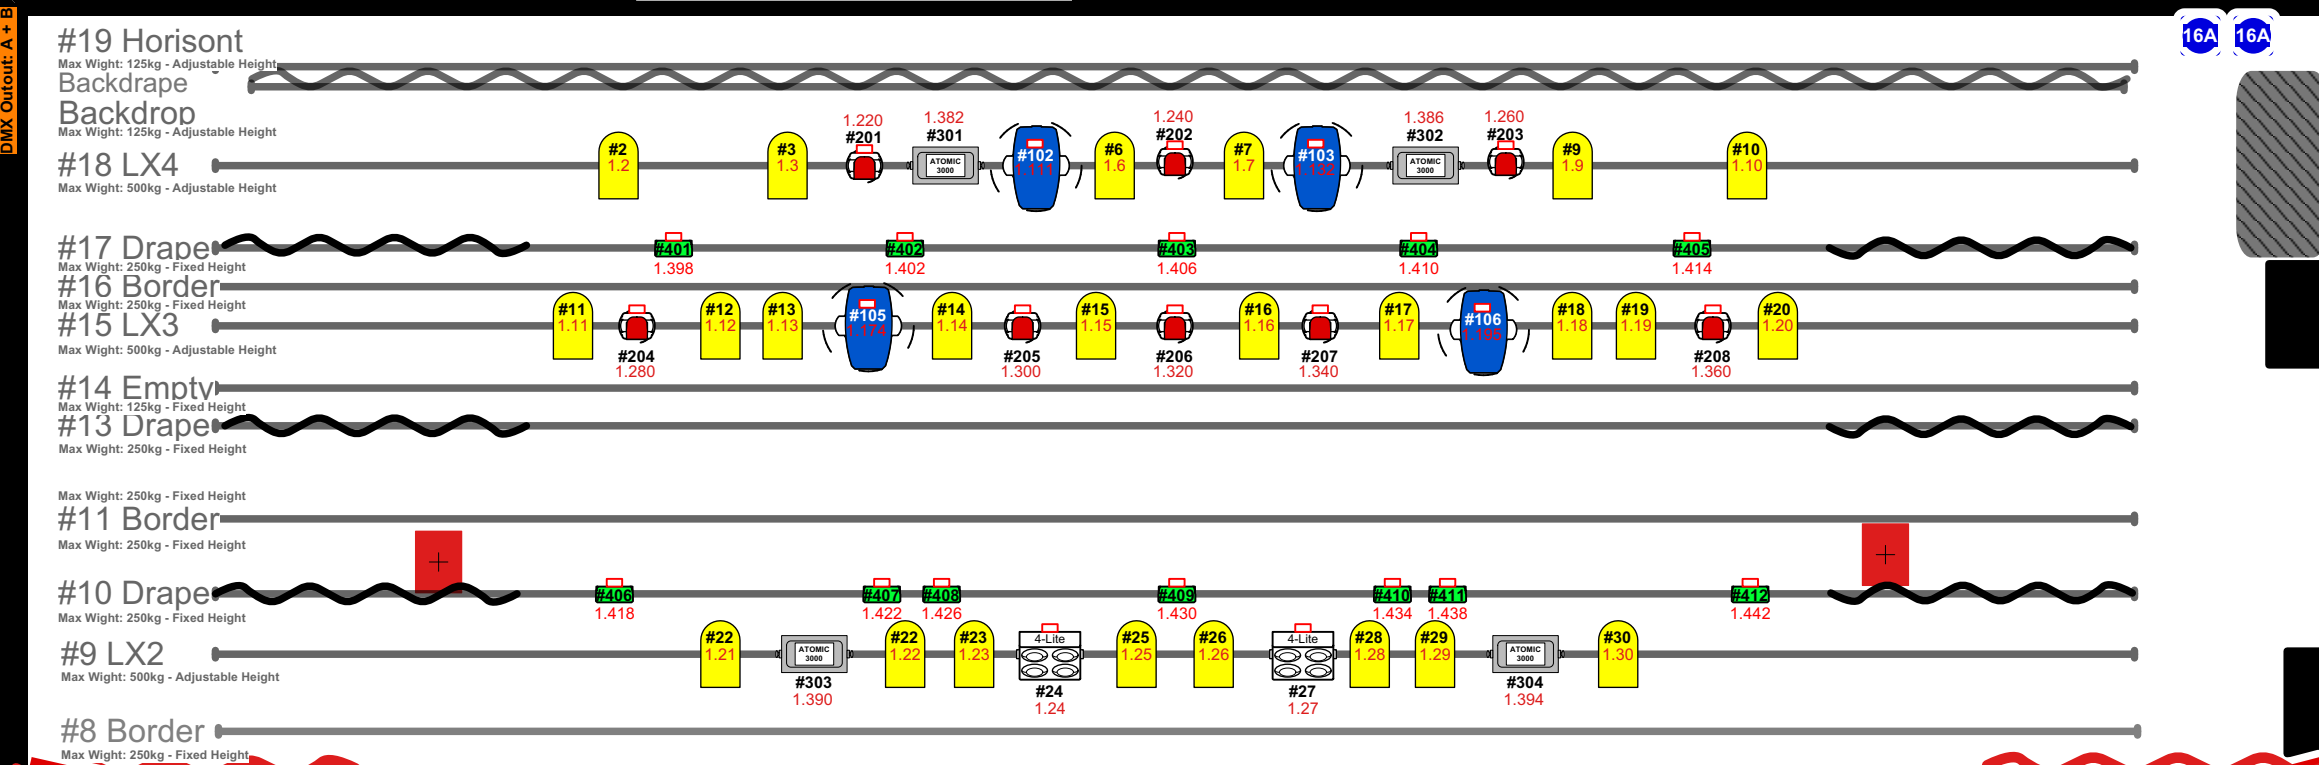

Byscenen Trondheim Light Plot 2023

- 6x Prolights Luma 700 Basic 16 (21ch)
- 8x Prolights Diamond 19 Basic 16 (20ch)
- 4x Atomic 3000 DMX 4 Channel (4ch)
- 11x Chauvet Colordash Par Quad 18 IRGB (4ch)
- 10x Snow Par Quad 18 RGBW (4ch)
- 24x PAR 64 Generic (1ch)
- 4x 4-Lite Blinder Par 36 DWE Generic (1ch)
- 6x Selecon Pacific 12-28 Profile Generic (1ch)
- 8x ADB F201 2KW Fresnell Generic (1ch)
- 1x MDG ATMe UIM (3ch)

System Info:
- GrandMA3 Light (v 1.8.8.2 / 3.9.60.50), IP: 192.168.0.91

Light Networking:
- House DMX Universe 1
- Guest DMX Universes: 2 & 3
- Guest MA3Net / MA2Net / Art-net / sACN (Cat5e from FOH to USL)
- 1x Swisson XND-4B5 Artnet Node, IP: 2.169.0.18

Other information:
- All moving fixtures are rotated 90deg facing SR

Available Power:
Hot Power:
- 3x 16A 230V Schuko
- 1x 32A 400V CEE 3-phase (30mA)
- 1x 63A 400V CEE 3-phase (100mA)
- 1x 63A 400V CEE 3-phase (30mA) (shared with house dimmers)

Available rental equipment:
- 6x Martin Mac Aura
- 1x Panasonic RZ970 laser projector 10k ansilumen
- 1x Standard lens,-ET-DLE250 zoom lens

Project Name Byscenen Plot 2023		Version V1.2	
Venue Byscenen - Storesal		Drawn By Sindre Svee	
Current plot date 10.03.2023	Reference A3	Scale 1:55	Units mm