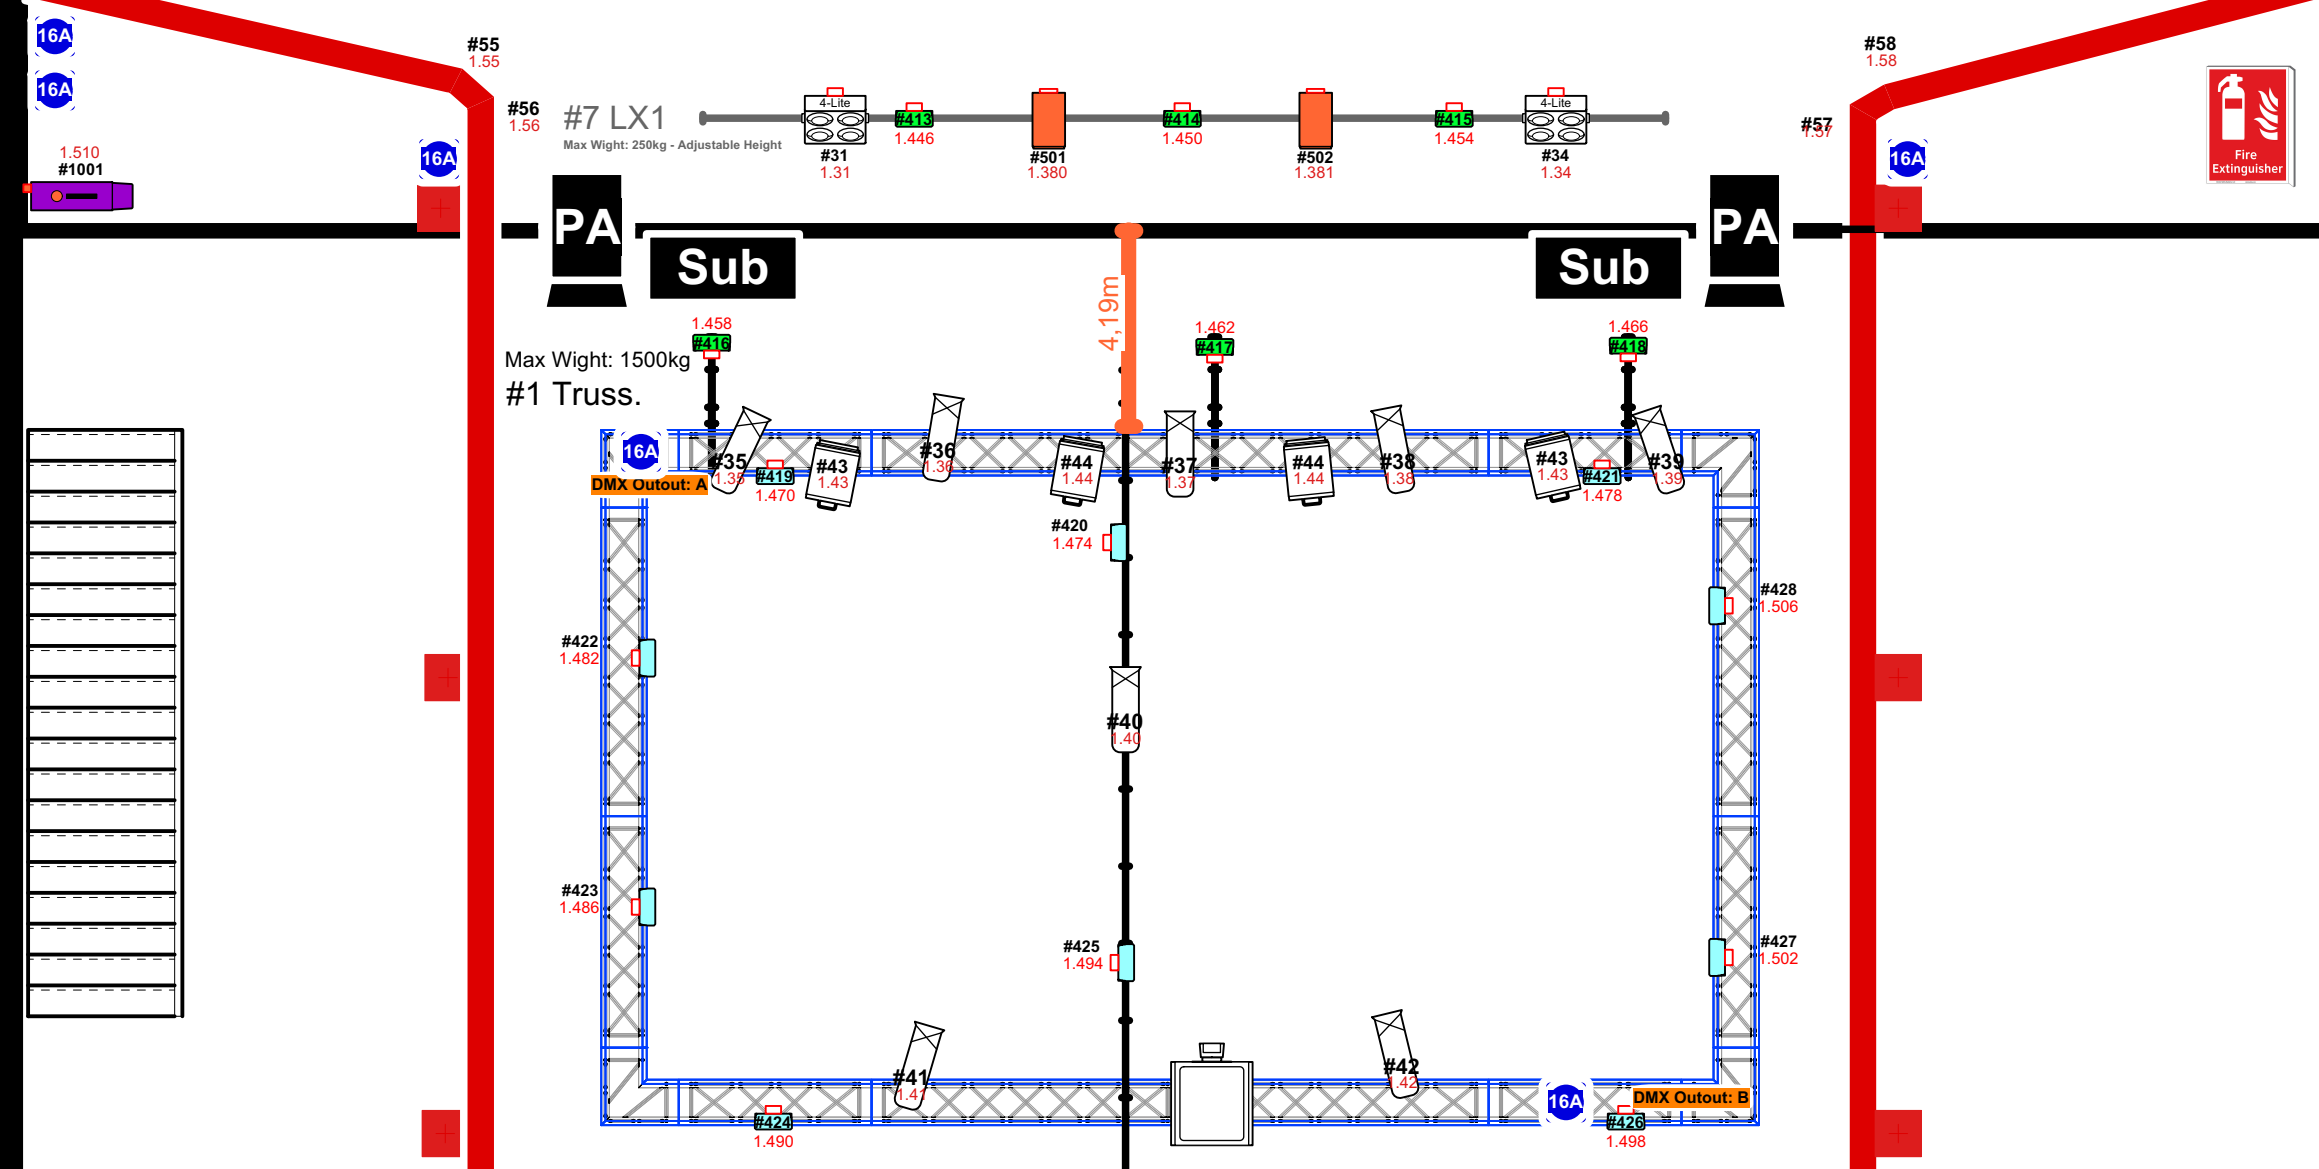

Byscenen Trondheim Light Plot 2023

- 6x Prolights Luma 700 Basic 16 (21ch)
- 8x Prolights Diamond 19 Basic 16 (20ch)
- 4x Atomic 3000 DMX 4 Channel (4ch)
- 11x Chauvet Colordash Par Quad 18 IRGB (4ch)
- 10x Snow Par Quad 18 RGBW (4ch)
- 24x PAR 64 Generic (1ch)
- 4x 4-Lite Blinder Par 36 DWE Generic (1ch)
- 6x Selecon Pacific 12-28 Profile Generic (1ch)
- 8x ADB F201 2KW Fresnell Generic (1ch)
- 1x MDG ATMe UIM (3ch)

System Info:
- GrandMA3 Light (v 1.8.8.2 / 3.9.60.50), IP: 192.168.0.91

Light Networking:
- House DMX Universe 1
- Guest DMX Universes: 2 & 3
- Guest MA3Net / MA2Net / Art-net / sACN (Cat5e from FOH to USL)
- 1x Swisson XND-4B5 Artnet Node, IP: 2.169.0.18

Other information:
- All moving fixtures are rotated 90deg facing SR

Available Power:
Hot Power:
- 3x 16A 230V Schuko
- 1x 32A 400V CEE 3-phase (30mA)
- 1x 63A 400V CEE 3-phase (100mA)
- 1x 63A 400V CEE 3-phase (30mA) (shared with house dimmers)

Available rental equipment:
- 6x Martin Mac Aura
- 1x Panasonic RZ970 laser projector 10k ansilumen
- 1x Standard lens,-ET-DLE250 zoom lens

Project Name Byscenen Plot 2023		Version V1.2	
Venue Byscenen - Storesal		Drawn By Sindre Svee	
Current plot date 10.03.2023	Reference A3	Scale 1:55	Units mm