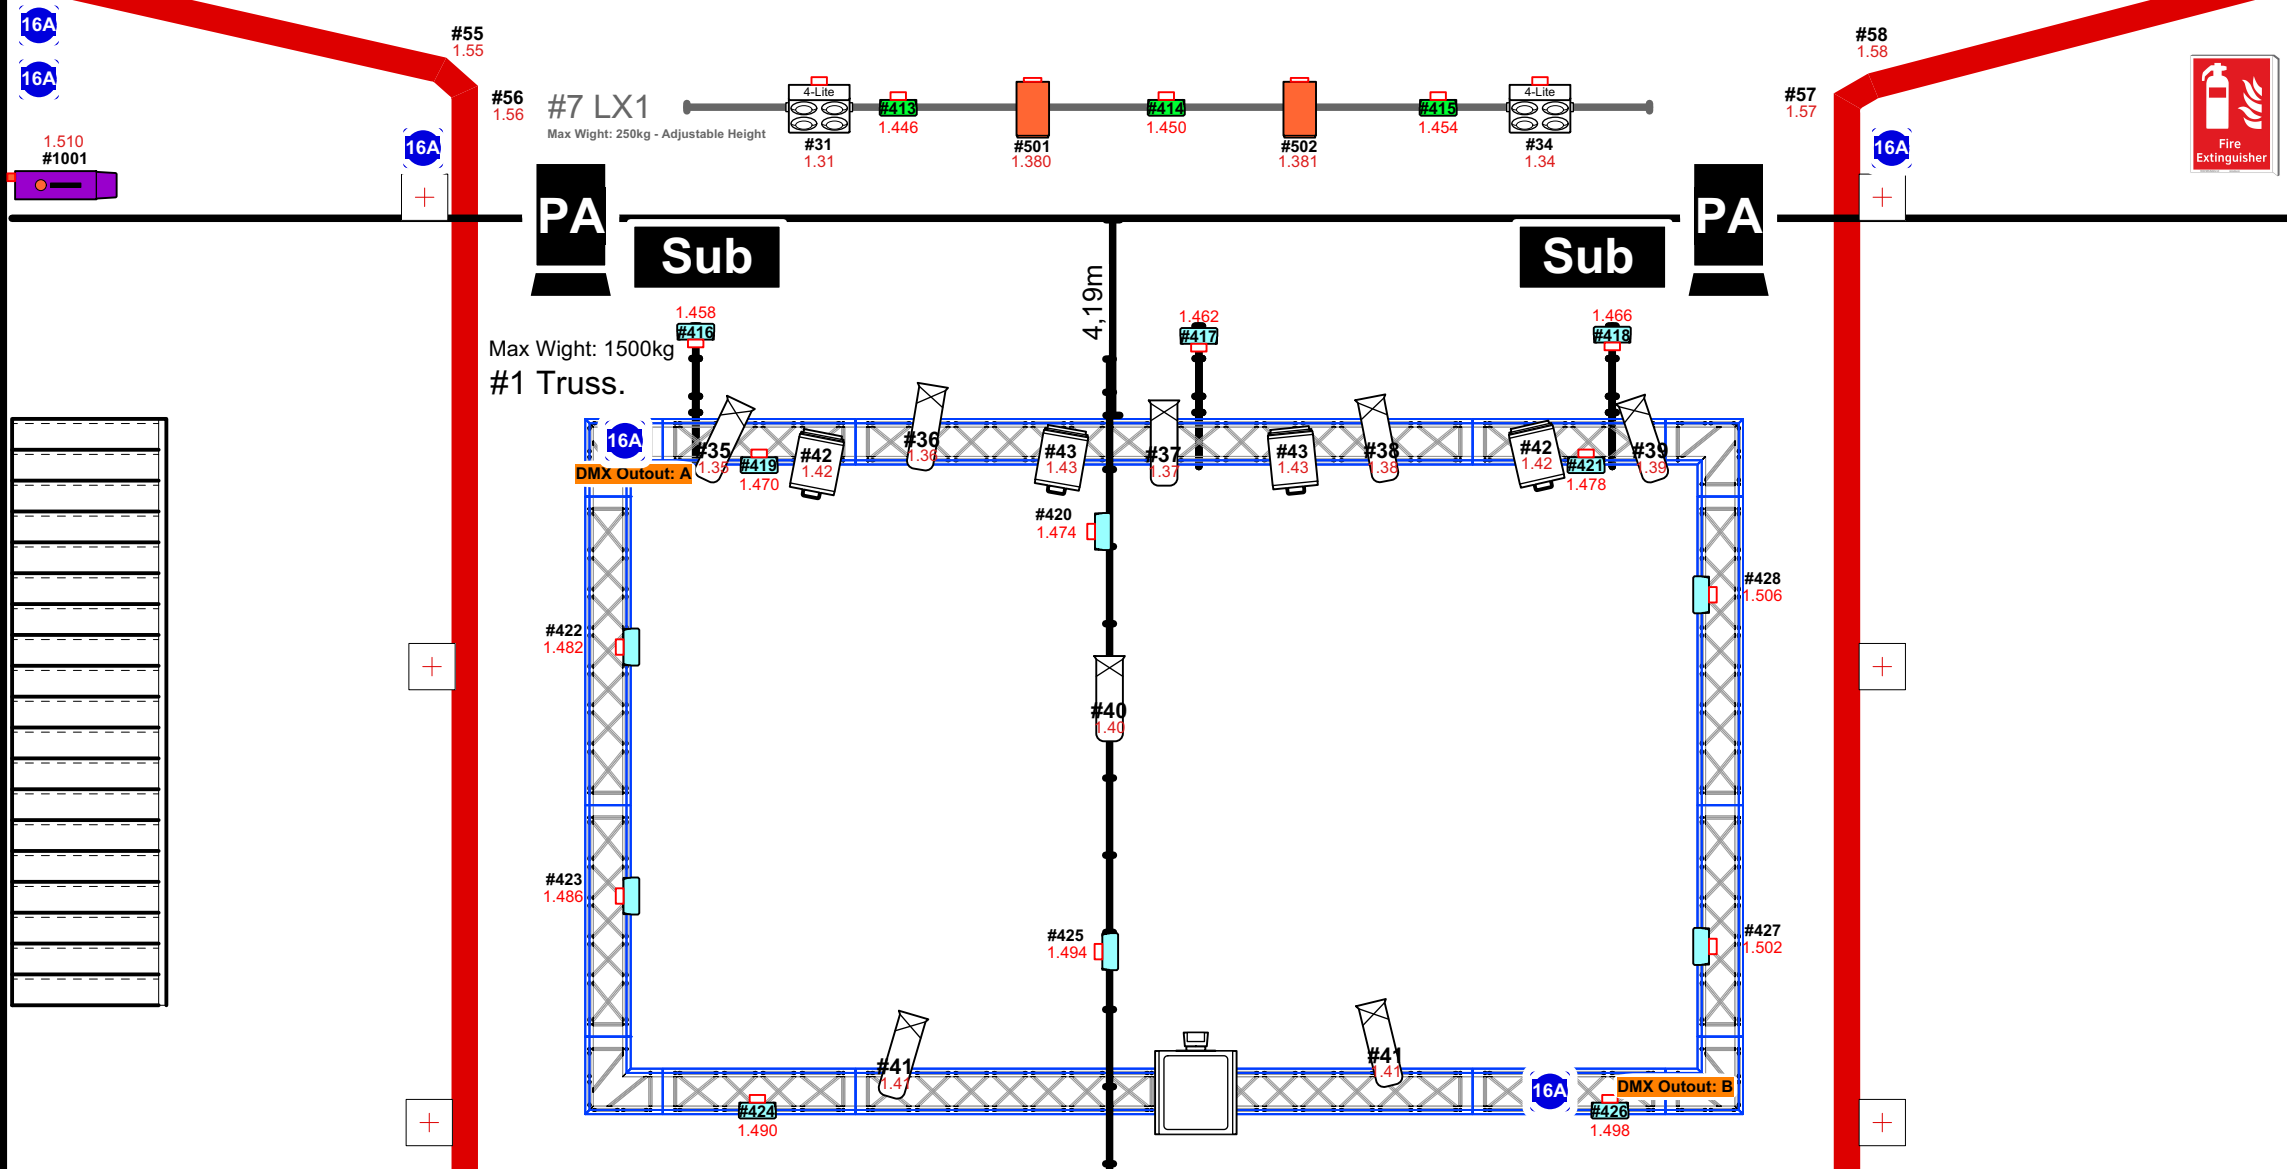

Byscenen Trondheim Light Plot 2022

Pre rig area

DMX Outout: A + B

- 6x Prolights Luma 700 Basic 16 (21ch)
- 8x Prolights Diamond 19 Basic 16 (20ch)
- 4x Atomic 3000 DMX 4 Channel (4ch)
- 18x Chauvet Colordash Par Quad 18 IRGB (4ch)
- 10x Snow Par Quad 18 RGBW (4ch)
- 24x PAR 64 Generic (1ch)
- 4x 4-Lite Blinder Par 36 DWE Generic (1ch)
- 6x Selecon Pacific 12-28 Profile Generic (1ch)
- 8x ADB F201 2KW Fresnell Generic (1ch)
- 1x MDG ATMe UIM (3ch)

Other information:

- All moving fixtures are rotated 90deg to SR

Available Power:

Hot Power:

- 3x 16A 230V Schuko
- 1x 32A 400V CEE 3-phase (30mA)
- 1x 63A 400V CEE 3-phase (100mA)
- 1x 63A 400V CEE 3-phase (30mA) (shared with house dimmers)

Guest Dimmers:

- 5x ch 45-49 (located USR)
- 5x ch 50-54 (located USL)
- 5x ch 61-67 (located USL)

Available equipment:

- 10x Par 64 long nose (CP61/62)
- 6x Snowpar Quad 18
- 1x JEM ZR31 Smoke machine

Available rental equipment:

- 6x Martin Mac Aura
- 1x Panasonic RZ970 laser projector 10k ansilumen
- 1x Standard lens,-ET-DLE250 zoom lens

Project Name		Version	
Byscenen Plot 2022		V1	
Venue		Drawn By	
Byscenen - Storesal		Sindre Svee	
Current plot date	Reference	Scale	Units
01.01.2022	A3	1:55	mm