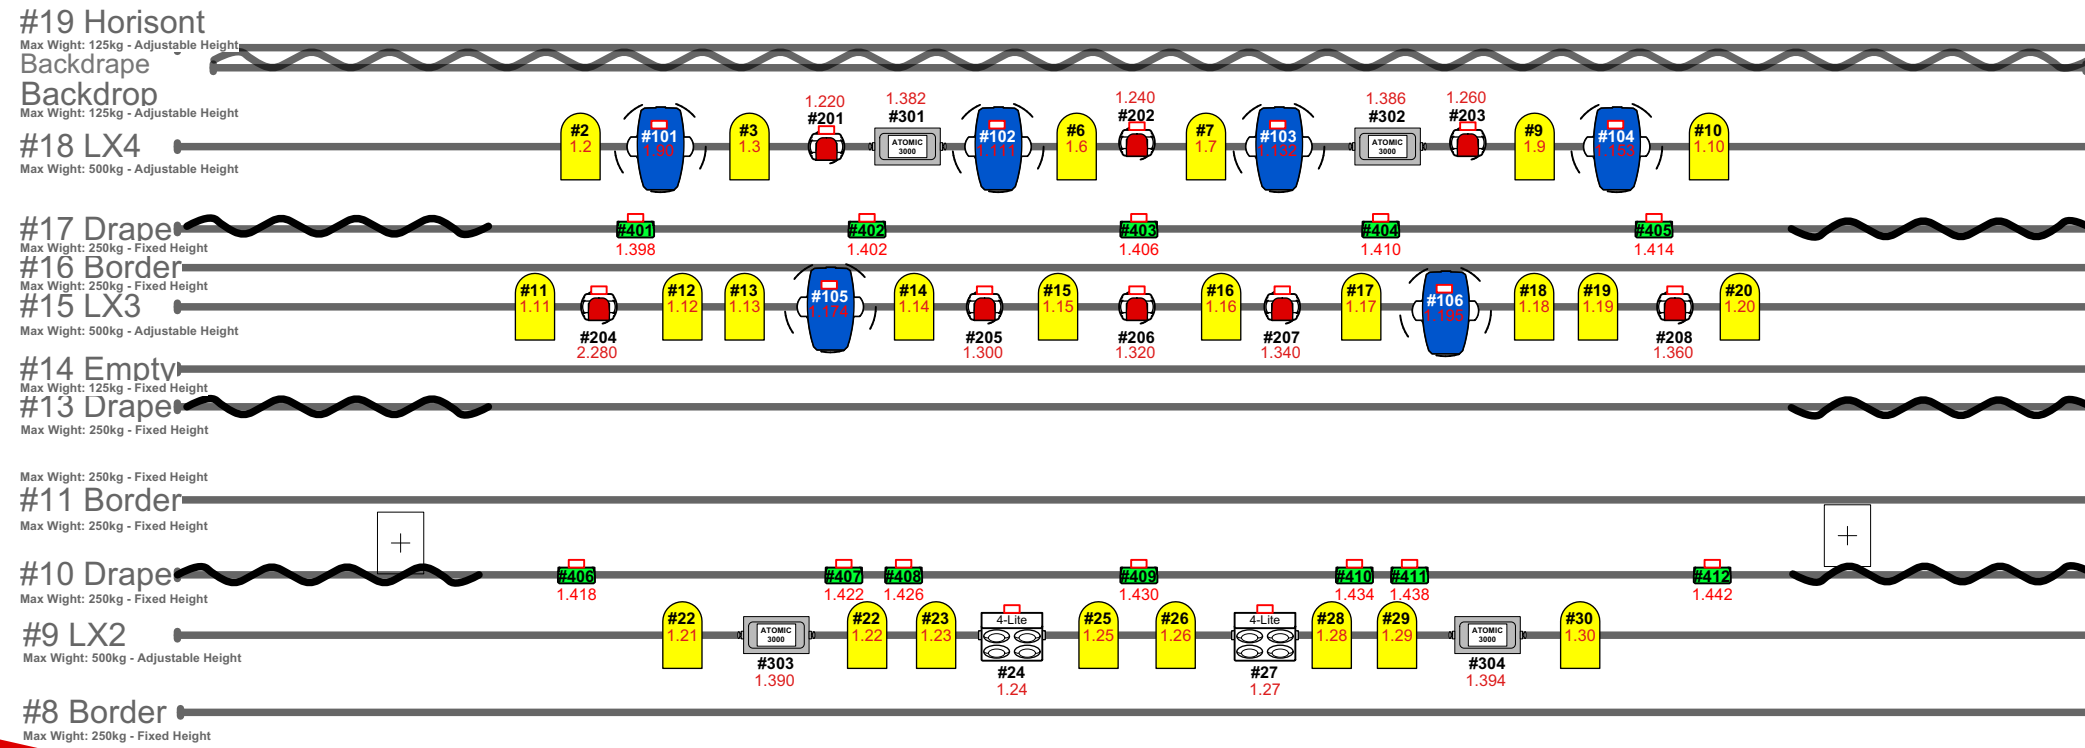

Byscenen Trondheim Light Plot 2022

Pre rig area

DMX Outout: A + B

- 6x Prolights Luma 700 Basic 16 (21ch)
- 8x Prolights Diamond 19 Basic 16 (20ch)
- 4x Atomic 3000 DMX 4 Channel (4ch)
- 18x Chauvet Colordash Par Quad 18 IRGB (4ch)
- 10x Snow Par Quad 18 RGBW (4ch)
- 24x PAR 64 Generic (1ch)
- 4x 4-Lite Blinder Par 36 DWE Generic (1ch)
- 6x Selecon Pacific 12-28 Profile Generic (1ch)
- 8x ADB F201 2KW Fresnell Generic (1ch)
- 1x MDG ATMe UIM (3ch)

System Info:

- Grandma2 Ultralight (v 3.9.60.27): 2.1.1.100

Light Networking:

- House DMX Universe 1
- Guest DMX Universes: 2 & 3
- Guest MA2Net / Art-net / sACN (Cat5e from FOH to USL)
- 1x Swisson XND-4B5 Artnet Node, IP: 2.169.0.18

Other information:

- All moving fixtures are rotated 90deg to SR

Available Power:

Hot Power:

- 3x 16A 230V Schuko
- 1x 32A 400V CEE 3-phase (30mA)
- 1x 63A 400V CEE 3-phase (100mA)
- 1x 63A 400V CEE 3-phase (30mA) (shared with house dimmers)

- 6x Martin Mac Aura
- 1x Panasonic RZ970 laser projector 10k ansilumen
- 1x Standard lens,-ET-DLE250 zoom lens

Project Name		Version	
Byscenen Plot 2022		V1	
Venue		Drawn By	
Byscenen - Storesal		Sindre Svee	
Current plot date	Reference	Scale	Units
01.01.2022	A3	1:55	mm