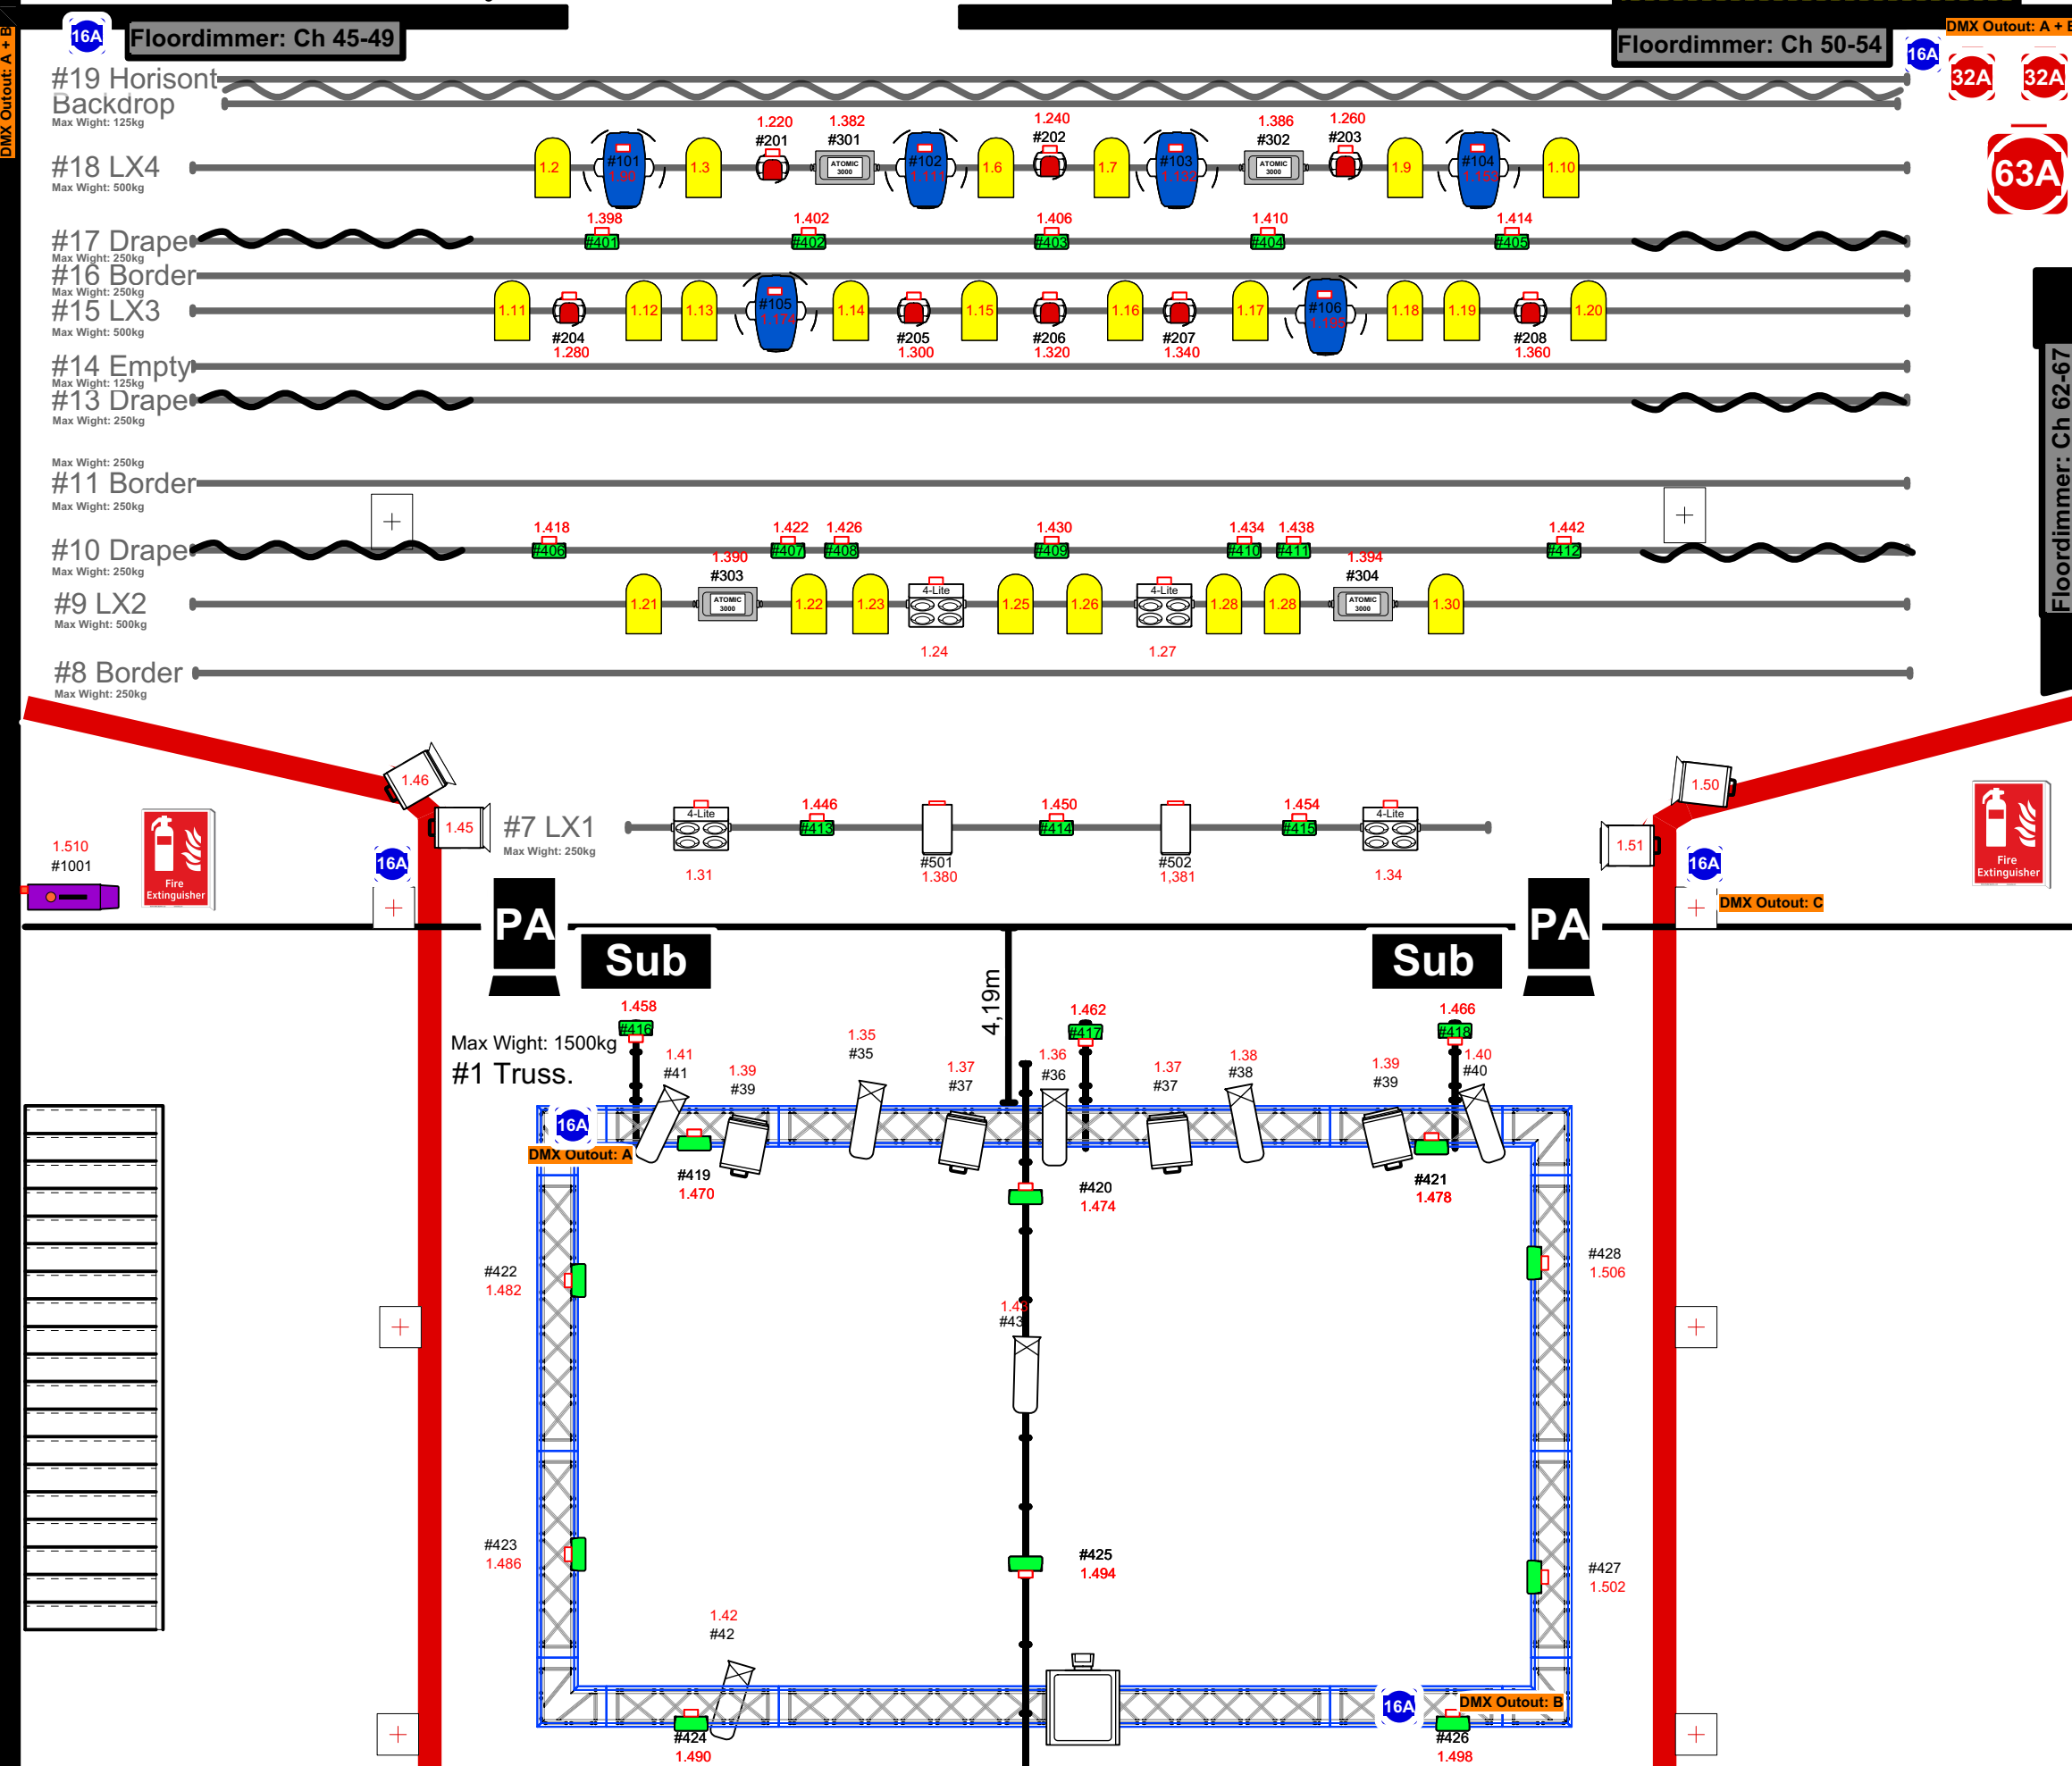

Byscenen Trondheim Light Plot 2021

Pre rig area

Floordimmer: Ch 50-54

DMX Outout: A + B

63A

Floordimmer: Ch 62-67

- 6x Prolights Luma 700 Basic 16 (21ch)
- 8x Prolights Diamond 19 Basic 16 (20ch)
- 4x Atomic 3000 DMX 4 Channel (4ch)
- 28x Chauvet Colordash Par Quad 18 IRGB (4ch)
- 24x PAR 64 Generic (1ch)
- 4x 4-Lite Blinder Par 36 DWE Generic (1ch)
- 6x Selecon Pacific 12-28° Profile Generic (1ch)
- 8x ADB F201 2KW Fresnell Generic (1ch)
- 1x MDG ATMe UIM (3ch)

System Info:

- Grandma2 Ultralight (v 3.9.60.4): 2.1.1.100
- Network protocols: DMX, Artnet, MA-Net2

Available network:

- DMX Universe: 2 & 3
- 1x Swisson XND-4B5 Artnet Node: 2.169.0.18
- 1x Cat5A from FOH to stage left.

Other information:

- Moving fixtures are rotated 90deg to SR

Available equipment:

- 10x Par 64 long nose (CP61/62)
- 6x Snowpar Quad 18
- 1x Smoke machine

Available rental equipment:

- 6x Martin Mac Aura
- 1x Panasonic RZ970 laser projector 10k ansilumen
- Standard lens,-ET-DLE250 zoom lens

Project Name		Version	
Byscenen Plot 2020		V1.2	
Venue		Drawn By	
Byscenen - Storesal		Sindre Svee	
Current plot date	Reference	Scale	Units
23.04.2021	A3	1:55	mm