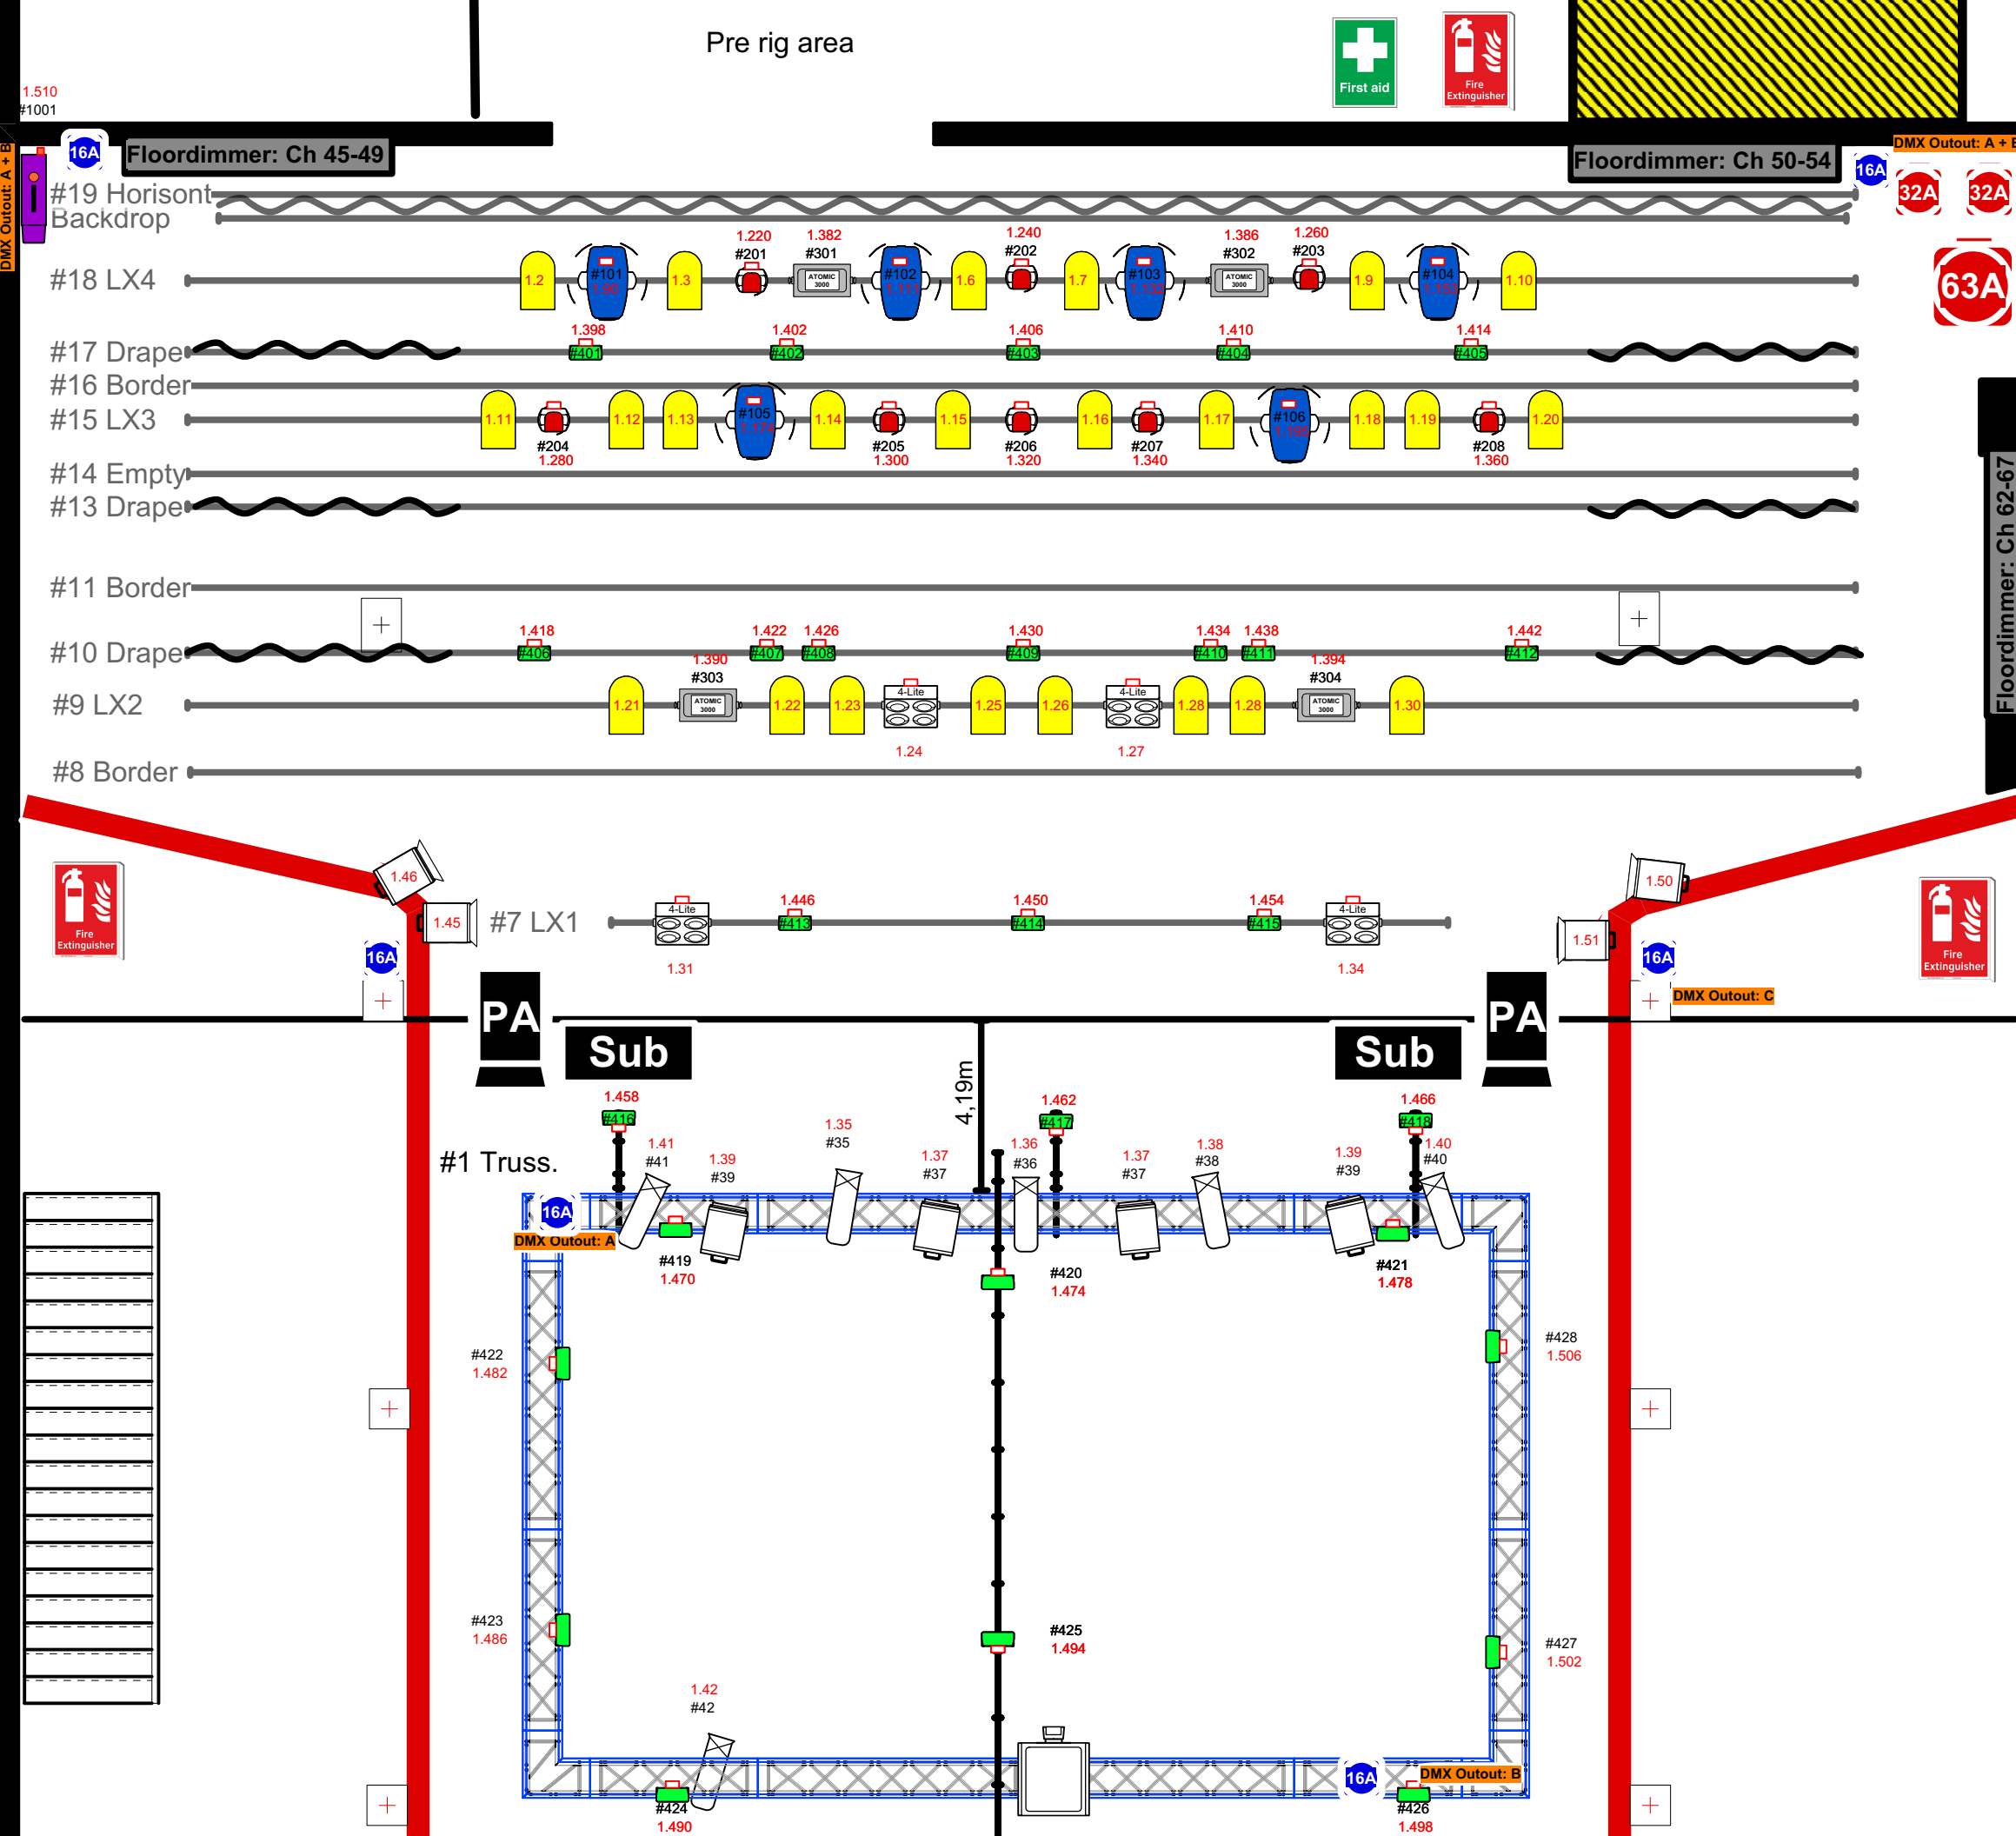

# Byscenen Trondheim Light Plot 2020

	6x Prolights Luma 700	Basic 16 (21ch)
	8x Prolights Diamond 19	Basic 16 (20ch)
	4x Atomic 3000 DMX	4 Channel (4ch)
	28x Chauvet Colordash Par Quad 18	IRGB (4ch)
	24x PAR 64	Generic (1ch)
	4x 4-Lite Blinder Par 36 DWE	Generic (1ch)
	5x Selecon Pacific 12-28° Profile	Generic (1ch)
	8x ADB F201 2KW Fresnell	Generic (1ch)
	1x MDG ATMe	UIM (3ch)

**System Info:**

- Grandma2 Ultralight (v 3.7.0.1): 2.1.1.100
- Network protocols: DMX, Artnet, MA-Net2

**Available network:**

- DMX Universe: 2 & 3
- 1x Swisson XND-4B5 Artnet Node: 2.169.0.18
- 1x Cat5A from FOH to stage left.

**Available equipment:**

- 10x Par 64 long nose (CP61/62)
- 6x Snowpar Quad 18
- 1x Smoke machine

**Available rental equipment:**

- 6x Martin Mac Aura
- 1x Panasonic RZ970 laser projector 10k ansilumen
- Standard lens,-ET-DLE250 zoom lens

Project Name		Version	
Byscenen Plot 2020		V1-Jan	
Venue		Drawn By	
Byscenen - Storesal		Sindre Svee	
Current plot date	Reference	Scale	Units
28.01.2020	A3	1:55	mm